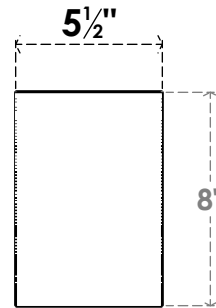

ITEM NUMBER: BRCPC055X08000X08000TRA

5 1/2"W X 8"D X 8"H TRADITIONAL ARCHITECTURAL GRADE PVC CLOSED KNEE BRACE

SIDE PROFILE

FRONT PROFILE

ISOMETRIC

EKENA MILLWORK
2300 WEST MAIN ST.
CLARKSVILLE, TX 75426
TOLL FREE: 866-607-0453
WWW.EKENAMILLWORK.COM