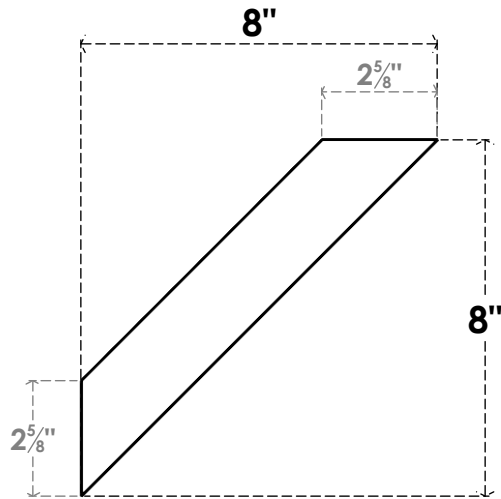

ITEM NUMBER: BRCPC055X08000X08000TRA

5 1/2"W X 8"D X 8"H TRADITIONAL ARCHITECTURAL GRADE PVC CLOSED KNEE BRACE

SIDE PROFILE

FRONT PROFILE

ISOMETRIC

EKENA MILLWORK
2300 WEST MAIN ST.
CLARKSVILLE, TX 75426
TOLL FREE: 866-607-0453
WWW.EKENAMILLWORK.COM